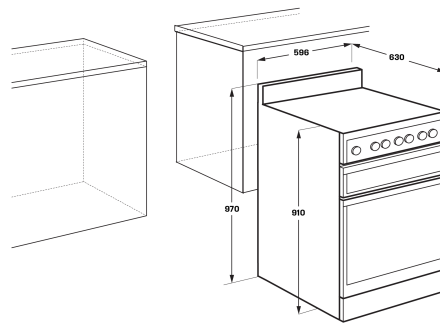

Product Dimension

Total height (mm) - 970, Total width (mm)
- 596, Total depth (mm) - 630